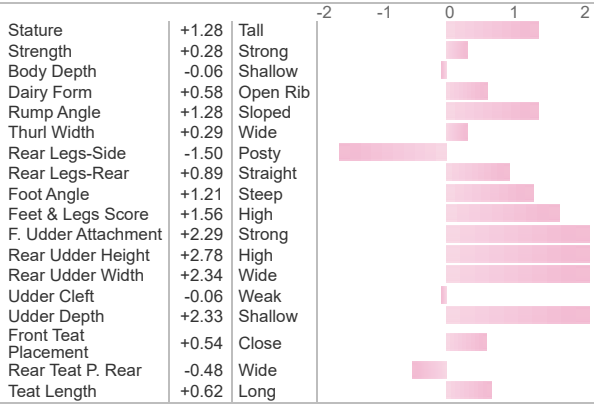

# BENICIO

Reg: HODEU000123451744  
RHA: %

DOB: 08/16/2019

Kax Benicio  
Barrett x Gymnast x Missouri

04/2024 CDCB SUMMARY MACE				NM\$ +648	
Milk	+1185	90%R	Cheese Merit \$	+662	
Fat	+58	+0.04%	FM\$ +558	GM\$ +585	
Protein	+53	+0.06%	Gestation Len. +0	MSP	
CFP	+111		EFI 9.4%	gEFI 11.9%	
SCS	2.75	89%R	Mastitis +1.3	Fert. Index	-1.6
PL	+2.2	87%R	Livability -1.3	Heifer Liv.	+0.6
DPR	-2.5	87%R	HCR +0.2	CCR	-2.2
RFI	-144				
Feed Saved	+128	48%R	412 Dtrs	113 Herds	0% US

04/2024 CALVING SUMMARY				SCE 2.5 %	
Sire Calving Ease	2.5%	75%R	7918 Obs		
Daughter Calving Ease	2.0%	60%R	N/A Obs		
Sire Stillbirth	6.7%	51%R	7865 Obs		
Daughter Stillbirth	5.0%	66%R	N/A Obs		

04/2024 HA TYPE SUMMARY				TPI +2686	
PTAT +1.48	67%R	UDC+1.88	FLC+1.17	BSC +0.27	150 D / 27 H