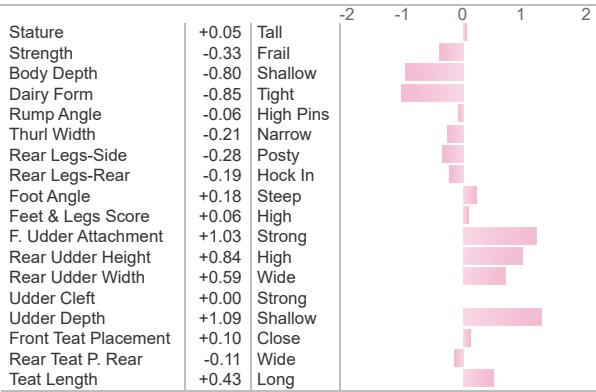

La Arel Red ET
Pace Red x Supershot x Sympatico *RC

04/2024 CDCB SUMMARY GENOMIC				NM\$ +219	
Milk	+757	81%R	Cheese Merit \$		+224
Fat	+8	-0.07%	FM\$ +180	GM\$	+196
Protein	+31	+0.03%	Gestation Len. -2	MSP	
CFP	+39		EFI 9.2%	gEFI 12.3%	
SCS	2.99	77%R	Mastitis -1.7	Fert. Index	+0.3
PL	+1.5	77%R	Livability +1.1	Heifer Liv.	+0.5
DPR	+0.4	77%R	HCR -0.5	CCR	-0.7
RFI	+188				
Feed Saved	-200	48%R	0 Dtrs	0 Herds	100% US

04/2024 CALVING SUMMARY				SCE 1.7 %	
Sire Calving Ease	1.7%	62%R			0 Obs
Daughter Calving Ease	1.9%	61%R			0 Obs
Sire Stillbirth	5.5%	58%R			0 Obs
Daughter Stillbirth	6.0%	60%R			0 Obs

04/2024 HA TYPE SUMMARY				TPI +2225	
PTAT -0.07	80%R	UDC+0.76	FLC+0.00	BSC+0.07	0 D / 0 H